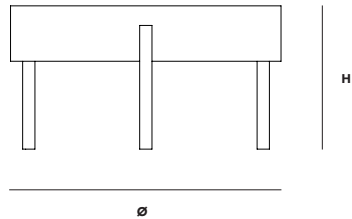

ASSEMBLY

INSTRUCTIONS MANUAL INCLUDED

PACKAGING DIMENSIONS

L 630 x D 655 x H 185 MM

L 24.8 x D 25.8 x H 7.3 "

MAINTENANCE

FOR DAILY CARE, WIPE OFF WITH A CLEAN, MOIST CLOTH FOLLOWED BY A SOFT DRY CLOTH

DIMENSIONS

Ø 660 x H 380 MM

Ø 25.9 x H 14.9 "

ITEM NO / COLOUR

110509 WALNUT

110514 WHITE PIGMENTED ASH

110515 BLACK PAINTED ASH

110517 OILED OAK

ARC SIDE TABLE

DESIGNED BY DITTE VAD AND JULIE BEGSTRUP

ARC TAKES ITS NAME FROM THE MATHEMATICAL CONCEPT OF A SMOOTH CURVE JOINING TWO POINTS IN A CIRCLE. THE ARC TABLE INVITES ITS USER TO MAKE USE OF THE SIMPLE FUNCTIONALITIES. USE ONE FINGER TO TURN THE UPPER TABLETOP. BY SIMPLY ROTATING HALF OF THE CIRCULAR LID, THE EXPRESSION OF THE TABLE IS EVER CHANGEABLE.

ASSEMBLY

INSTRUCTIONS MANUAL INCLUDED

PACKAGING DIMENSIONS

L 490 x D 480 x H 185 MM

L 19.3 x D 18.9 x H 7.3 "

MAINTENANCE

FOR DAILY CARE, WIPE OFF WITH A CLEAN, MOIST CLOTH FOLLOWED BY A SOFT DRY CLOTH

DIMENSIONS