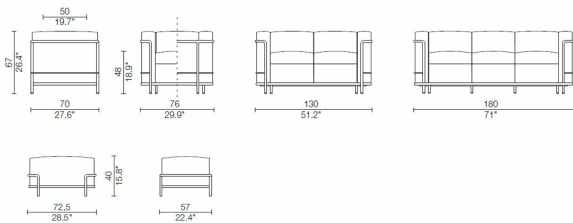

Dimensions

Authenticity

All the models in the Cassina collection, by merit of their artistic content and particular creative character, are protected by copyright, a legal institution that is universally recognised and safeguarded; legal protection is assured for the whole life-span of the author and for 70 years after his/her death (or the death of the last surviving co-author).

Designer

In 1922, Le Corbusier began working in the new rue de Sèvres, Paris, atelier with his cousin Pierre Jeanneret with whom he shared research projects and design criteria in a profound and life-long professional relationship.

In October 1927, the pair decided to draw on the contribution of a young architect who had already begun to establish a reputation on the architectural scene of the time: Charlotte Perriand.

Their collaboration lasted through to 1937 and was extremely fruitful, especially in the field of furniture design. The partnership was highly significant, both in terms of the cultural weight of their achievements and their professional successes.

It was together with Charlotte Perriand that the pair tackled the innovative project for "l'équipement d'intérieur de l'habitation".

The resulting designs were of great intellectual value and considerable commercial success.

Thanks to Cassina's ongoing production, there is continued interest in the conceptual contents of the work and the level of quality attained.

Due to these characteristics, each item in the collection is eagerly awaited.

<http://www.fondationlecorbusier.fr/>

Finishes

DIVINA 3