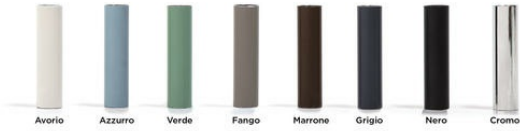

Dimensions

Authenticity

All the models in the Cassina collection, by merit of their artistic content and particular creative character, are protected by copyright, a legal institution that is universally recognised and safeguarded; legal protection is assured for the whole life-span of the author and for 70 years after his/her death (or the death of the last surviving co-author).

Designer

In 1922, Le Corbusier began working in the new rue de Sèvres, Paris, atelier with his cousin Pierre Jeanneret with whom he shared research projects and design criteria in a profound and life-long professional relationship.

In October 1927, the pair decided to draw on the contribution of a young architect who had already begun to establish a reputation on the architectural scene of the time: Charlotte Perriand.

Their collaboration lasted through to 1937 and was extremely fruitful, especially in the field of furniture design. The partnership was highly significant, both in terms of the cultural weight of their achievements and their professional successes.

It was together with Charlotte Perriand that the pair tackled the innovative project for "l'équipement d'intérieur de l'habitation".

The resulting designs were of great intellectual value and considerable commercial success.

Thanks to Cassina's ongoing production, there is continued interest in the conceptual contents of the work and the level of quality attained.

Due to these characteristics, each item in the collection is eagerly awaited.

<http://www.fondationlecorbusier.fr/>

Finishes

DIVINA 3