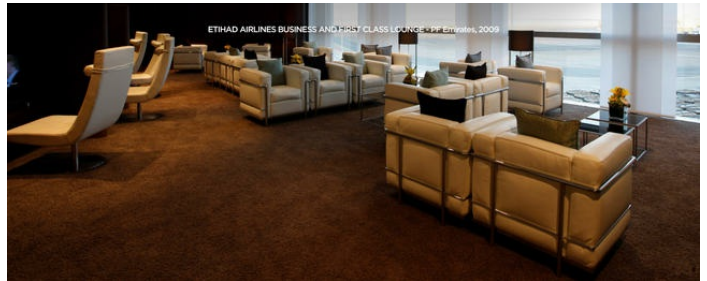

Fauteuil Grand Confort, petit modèle

Armchair, two- or three-seater sofas and ottoman with polished trivalent chrome plated (CR3) or semigloss grey, light blue, green, brown, mud, ivory or black enamel steel frame. Loose cushions with polyurethane foam and polyester padding or padding in feather (excluding the ottoman) with polyurethane core. Leather or fabric upholstery; a technical microfibre fabric only for models with chrome plated frame is also available.

Yet another timeless classic, one that made design history. Designed in 1928, it is the archetype of the modern chair. The careful separation of the caged frame from its inner cushions are a concrete affirmation of the chair's rationalist approach. A true classic.

Gallery