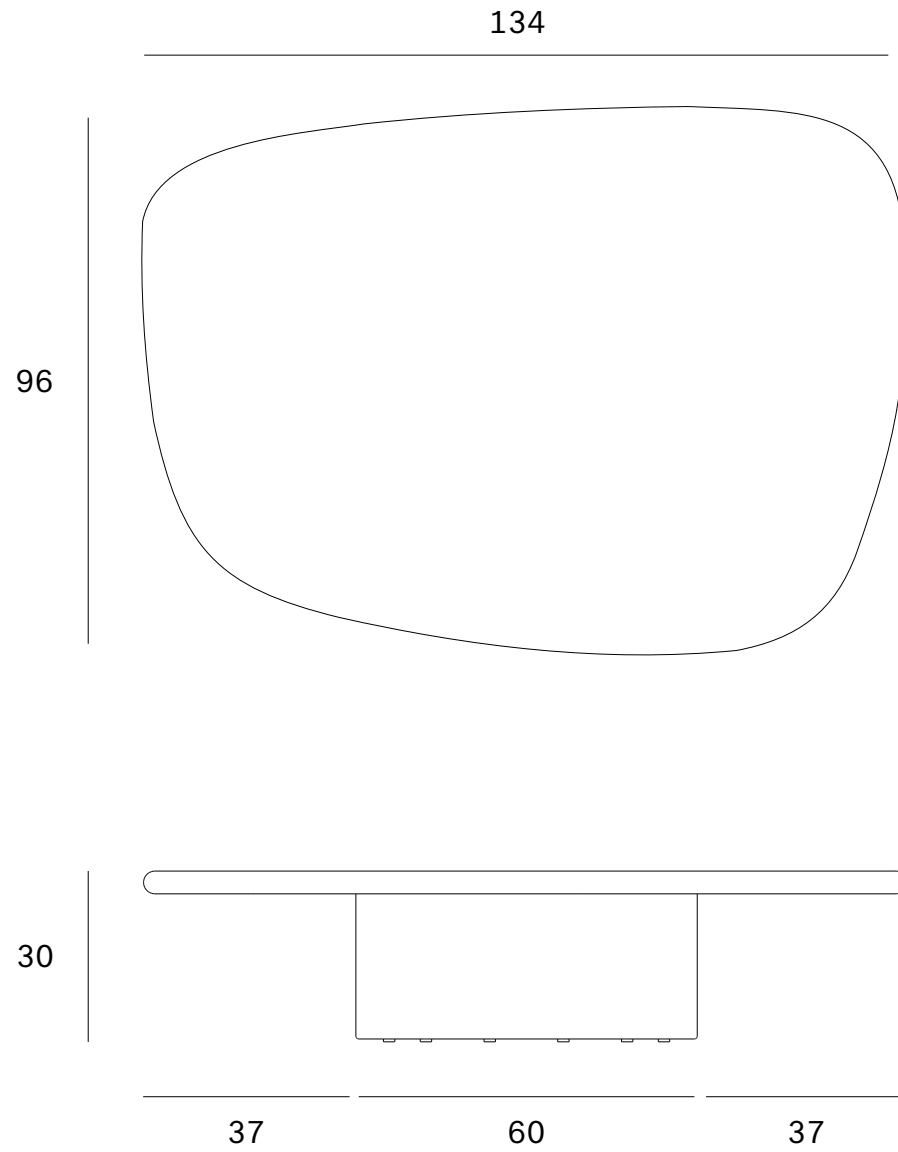

*Ethnicraft*

Elements coffee table - pebble - Dimensions (cm)

*Ethnicraft*

Elements coffee table - pebble - Dimensions (inches)