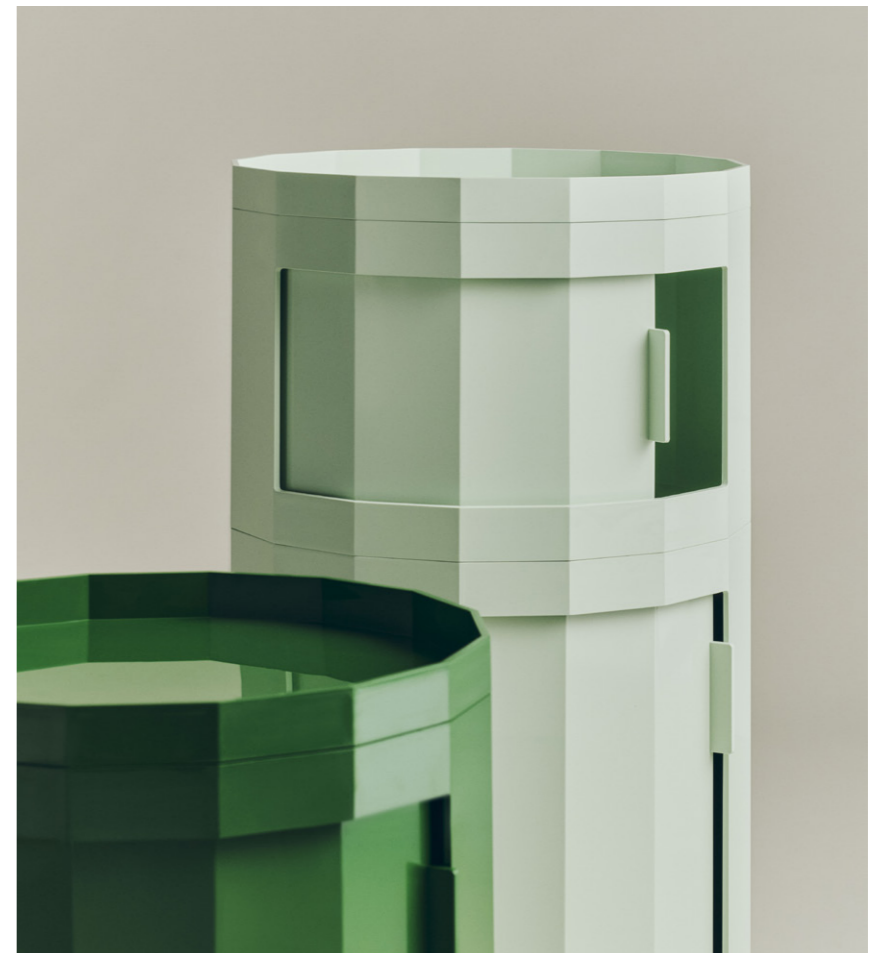

Facet Cabinet 20 | Burgundy
Facet Cabinet 30 | Eggshell
Facet Cabinet 110 | Misty grey