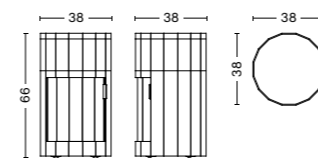

CASTORS
100% recycled nylon, black

FEET
Min. 75% recycled polypropylene and 25% rubber, black

DIMENSIONS

FACET CABINET 20 WITH CASTORS
Width 38 cm
Depth 38 cm
Height 49 cm
Weight 3,9 kg

FACET CABINET 30 WITH CASTORS
Width 38 cm
Depth 38 cm
Height 71,5 cm
Weight 5,9 kg

FACET CABINET 110 WITH CASTORS
WIDTH 38 CM
Depth 38 cm
Height 71,5 cm
Weight 5,9 kg

FACET CABINET 101 WITH CASTORS
Width 38 cm
Depth 38 cm
Height 66 cm
Weight 5,2 kg

FACET CABINET 100 WITH CASTORS
Width 38 cm
Depth 38 cm
Height 49 cm
Weight 3,9 kg

Incl. feet. Please note that Facet Cabinet with feet are 1 cm lower in height compared to Facet Cabinet with castors.

PRODUCT INFORMATION

DESIGN YEAR
2024

COUNTRY OF ORIGIN
Denmark

WARRANTY
HAY provides a 10-year product warranty. Please contact the HAY sales team for further information about the warranty terms and conditions.