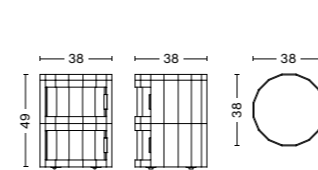

CASTORS
100% recycled nylon, black

FEET
Min. 75% recycled polypropylene and 25% rubber, black

DIMENSIONS

FACET CABINET 20 WITH CASTORS
Width 38 cm
Depth 38 cm
Height 49 cm
Weight 3,9 kg

FACET CABINET 30 WITH CASTORS
Width 38 cm
Depth 38 cm
Height 71,5 cm
Weight 5,9 kg

FACET CABINET 110 WITH CASTORS
WIDTH 38 CM
Depth 38 cm
Height 71,5 cm
Weight 5,9 kg

FACET CABINET 101 WITH CASTORS
Width 38 cm
Depth 38 cm
Height 66 cm
Weight 5,2 kg

FACET CABINET 100 WITH CASTORS
Width 38 cm
Depth 38 cm
Height 49 cm
Weight 3,9 kg