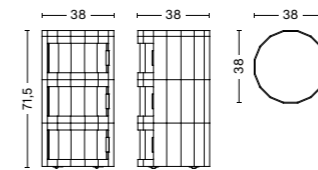

CASTORS
100% recycled nylon, black

FEET
Min. 75% recycled polypropylene and 25% rubber, black

DIMENSIONS

FACET CABINET 20 WITH CASTORS
Width 38 cm
Depth 38 cm
Height 49 cm
Weight 3,9 kg

FACET CABINET 30 WITH CASTORS
Width 38 cm
Depth 38 cm
Height 71,5 cm
Weight 5,9 kg

FACET CABINET 110 WITH CASTORS
WIDTH 38 CM
Depth 38 cm
Height 71,5 cm
Weight 5,9 kg

FACET CABINET 101 WITH CASTORS
Width 38 cm
Depth 38 cm
Height 66 cm
Weight 5,2 kg

FACET CABINET 100 WITH CASTORS
Width 38 cm
Depth 38 cm
Height 49 cm
Weight 3,9 kg