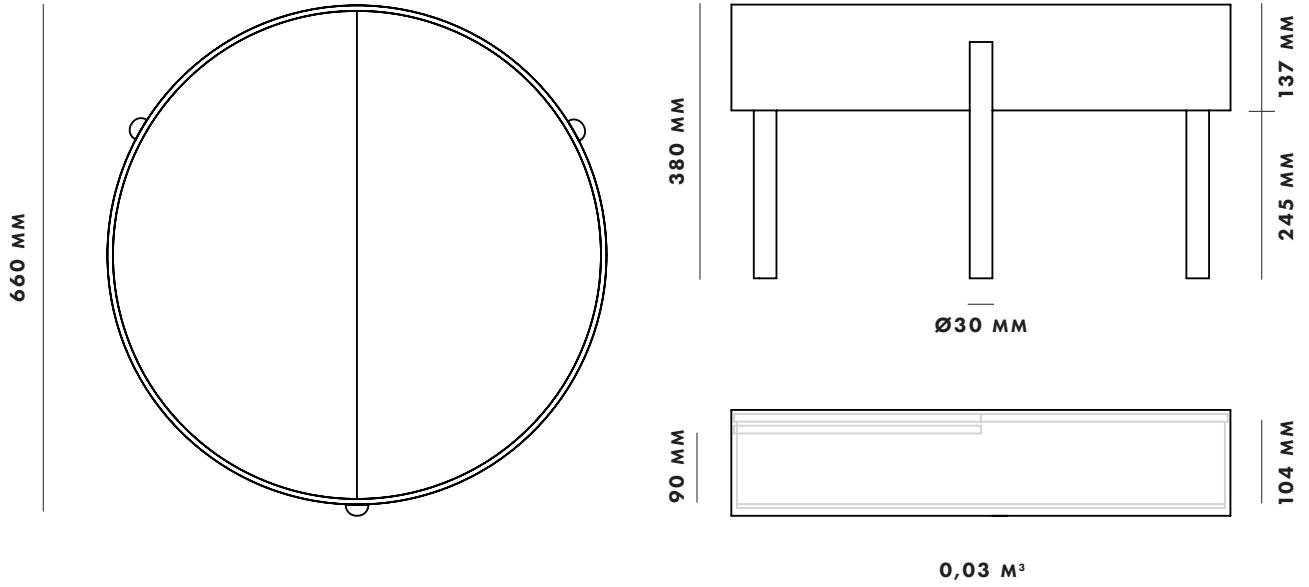

ARC

DIMENSIONS

WOUD

COFFEE TABLE

SIDE TABLE