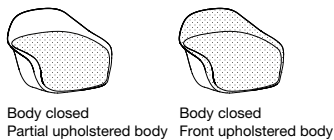

# KRISTALIA

Dimensiones

Four legs  
L 60 P 57 H 84 cm  
W 23<sup>5</sup>/<sub>8</sub>" D 22<sup>4</sup>/<sub>8</sub>" H 33<sup>1</sup>/<sub>8</sub>"

Swivel trestle  
L 71 P 71 H 84 cm  
W 28" D 28" H 33<sup>1</sup>/<sub>8</sub>"

With holes

Body closed

Slide frame  
L 60 P 57 H 84 cm  
W 23<sup>5</sup>/<sub>8</sub>" D 22<sup>4</sup>/<sub>8</sub>" H 33<sup>1</sup>/<sub>8</sub>"

Trestle with castors  
L 74 P 74 H 84 cm  
W 29<sup>1</sup>/<sub>8</sub>" D 29<sup>1</sup>/<sub>8</sub>" H 33<sup>1</sup>/<sub>8</sub>"

Body closed

Partial upholstered body

Body closed

Front upholstered body

Wooden base  
L 60 P 57 H 84 cm  
W 23<sup>5</sup>/<sub>8</sub>" D 22<sup>4</sup>/<sub>8</sub>" H 33<sup>1</sup>/<sub>8</sub>"

5-spoke base with castors  
L 71 P 71 H 78 cm  
W 28" D 28" H 30<sup>5</sup>/<sub>8</sub>"