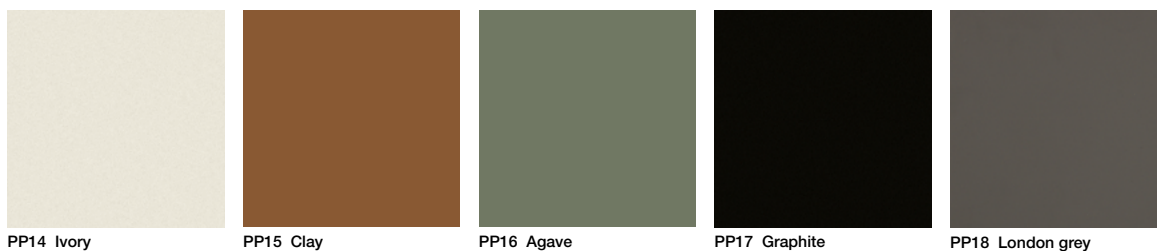

Agave

Graphite

London grey

Wood base (indoor)

Ash effect

European oak effect

Walnut stained oak effect

Ivory lacquered

Clay lacquered

Agave lacquered

Graphite lacquered

London grey lacquered

Polypropylene recycled body (indoor/outdoor)

PP14 Ivory      PP15 Clay      PP16 Agave      PP17 Graphite      PP18 London grey

Partial/frontal/fully upholstery (indoor)

Alveo fabric 12 colours      Biacco fabric 6 colours      Borgo fabric 9 colours      Canvas 2 (Kvadrat) fabric 45 colours      Divina Melange 3 (Kvadrat) fabric 38 colours      Field 2 (Kvadrat) fabric 30 colours

Greto fabric 5 colours      Hallingdal 65 (Kvadrat) fabric 58 colours      Hero 2 (Kvadrat) fabric 33 colours      Merit (Maharam) fabric 43 colours      Moss (Sahco) fabric 22 colours      Orsetto (ONE Mario Sirtori) fabric 6 colours